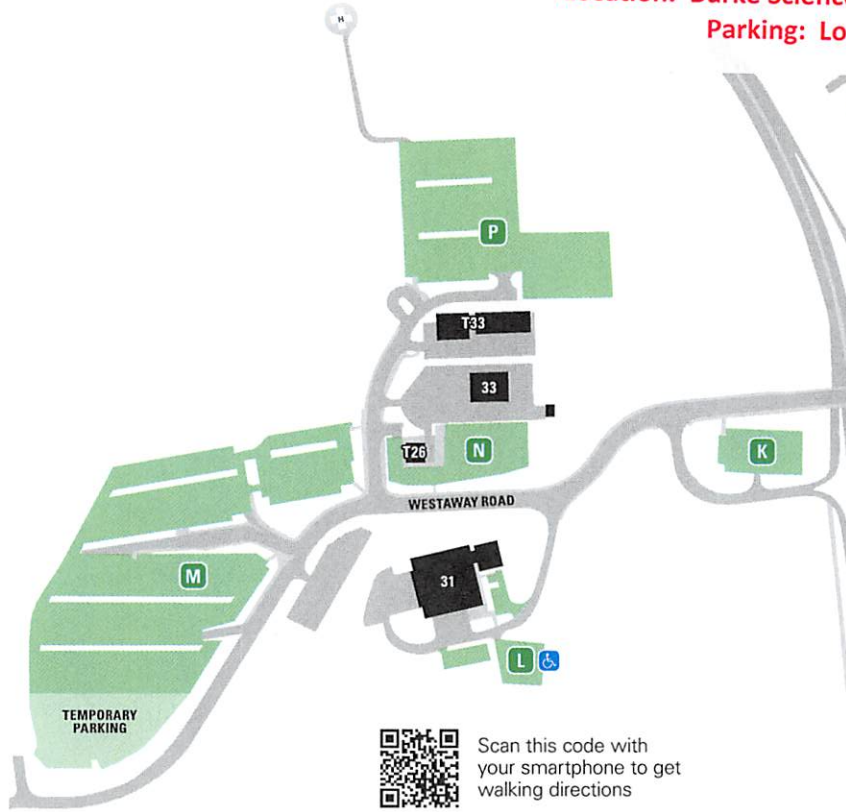

CAMPUS MAP

MCYU Curiosity Crawl
Sunday March 3, 2019
Location: Burke Science Building #11
Parking: Lot I

Scan this code with your smartphone to get walking directions

BUILDINGS

Alumni House	7	H.C. Thode Library	42	Learning and Discovery (MDCL)	52
Alumni Memorial Building	8	Hamilton Hall (HRH)	2	Mills Memorial Library / Alvin A. Lee Building / Museum of Art (MMLA)	10
Applied Dynamics Laboratory (ADL)	33	Health Sciences Centre (HSC/MUMC)	37	Moulton Hall	18
Arthur N. Bouras Building (ABB)	25	Health Sciences Parking Garage	44	Nuclear Reactor	15
Bates Residence Building	40	Hidden Hall	45	Nuclear Research Building (NRB)	9
Biology Greenhouse	30	Information Technology Building (ITB)	49	Preliminary Laboratory	T13
Bradford Hall	36	Institute for Applied Health Sciences (IAHS)	48	Psychology Building (PS)	34
Burke Sciences Building (BSB)	11	Ivor Wynne Centre (IWC)	24	Refectory	55
Campus Services Building (CSB)	31	John Hodgins Engineering Building (JHE)	16	Ron Joyce Stadium	28
Chester New Hall (CNH)	23	Kenneth Taylor Hall (KTH)	28	Tandem Accelerator Building	32
Commons Building	28	L.R. Wilson Hall	74	Temporary Building	T26
Communications Research Laboratory (CRL)	43	Life Sciences Hall	53	Temporary Lecture Theatre	T28
David Braxley Athletic Centre (DBAC)	54	Life Sciences Building (LSB)	39	Temporary Lecture Theatre	T29
DeGroot School of Business (DSB)	46	Mary E. Keyes Residence	26	Topo Salmon Hall (TSH)	29
Dramatic Arts	T18	Matthews Hall	26	University Hall (UH)	1
E.T. Clarke Centre	12	McKay Hall	27	Wallingford Hall	6
Edwards Hall	5	McMaster Children's Centre	T33	Whidden Hall	19
Engineering Technology Building	56	McMaster Divinity College (MDC)	17	Woodstock Hall	35
General Sciences Building (GSB)	22	McMaster University Student Centre (MUSC)	51		
Gilmour Hall (GH)	20	Michael DeGroot Centre for			

LEGEND

	Parking Lot Zone
	Accessible Parking
	Motor Parking
	Cellphone Lot
	Future Expansion